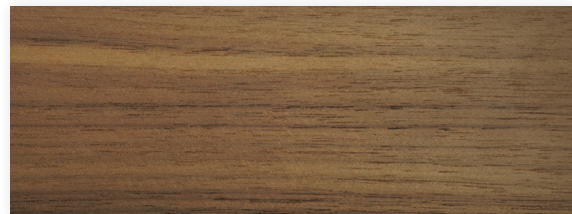

Residence Selection – Walnut Naturale