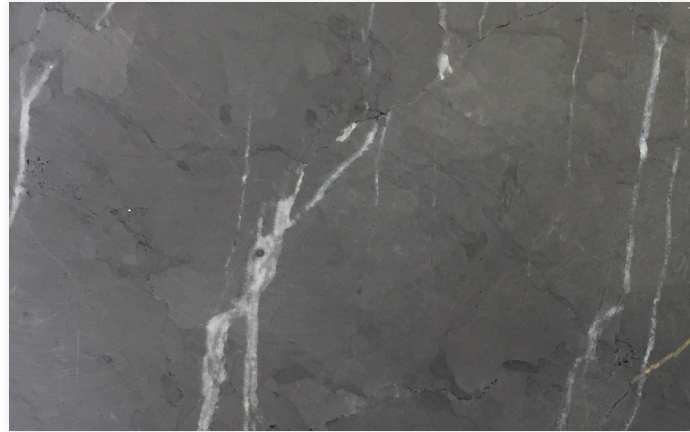

POWDER ROOM

Bathroom Furniture, Fixtures, Wood Flooring

Marble Countertop

VENDOR	Adige Design
ARTISAN	Ideamarble
TYPE	Grafite Marble
ORIGIN	Italy
FINISH	Leathered
SIZE	Custom

Residence Selection – Grafite Marble