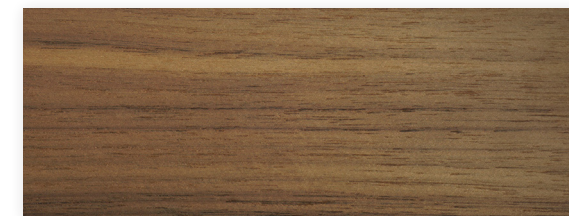

Residence Selection – Walnut Naturale

Double Vanity with (2) Integrated Sinks

VENDOR	Adige Design
ARTISAN	Tailormade Stocco
TYPE	Wood Veneer
LINE	Loop 53
FINISH	Walnut Naturale
SIZE	70³/₁₆" L x 21¹/₁₆" D x 18⁷/₈" H
COUNTERTOP	Rim Ocritch with (2) integrated sinks
FEATURES	Sleek wall hung aesthetic & interior convenience drawer